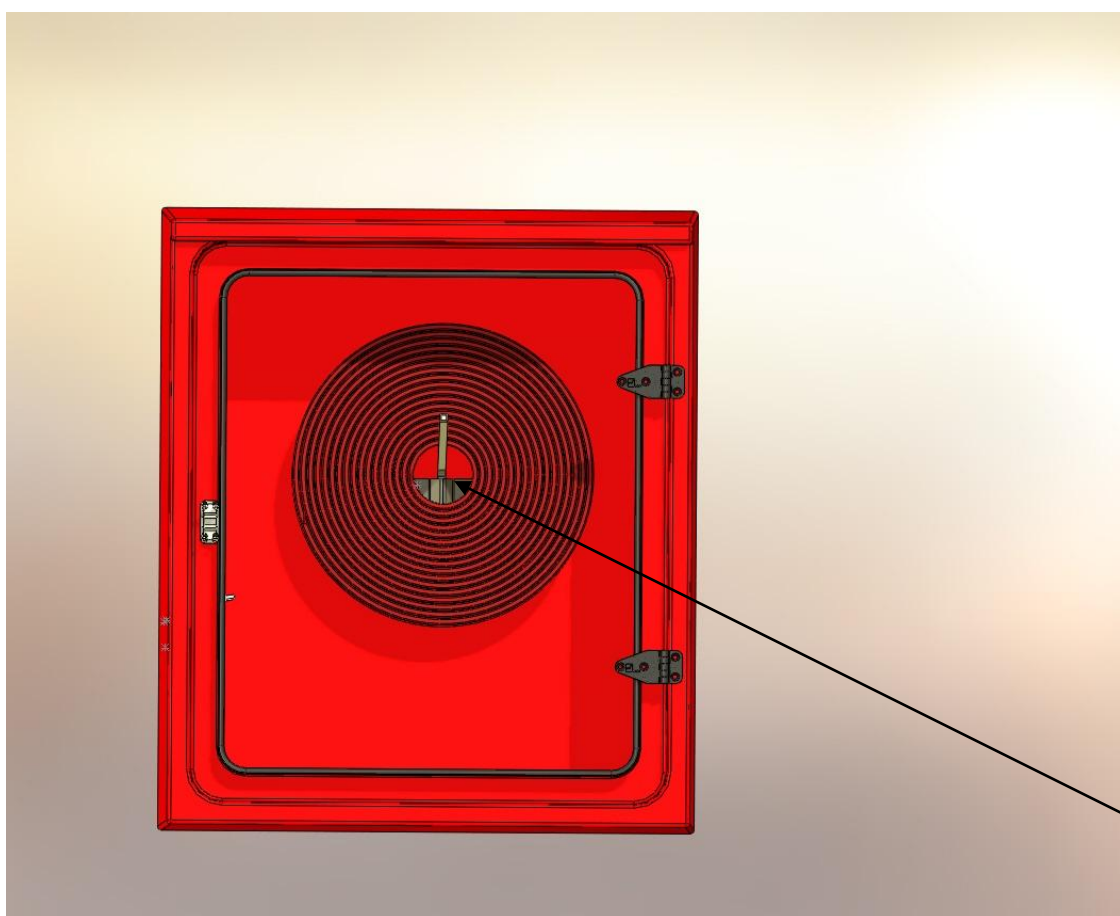

Stainless Steel Hose Pin

Example of SS Hose pin being used in JB02H to store 460mm Hose reel.

Stainless Steel Hose Pin