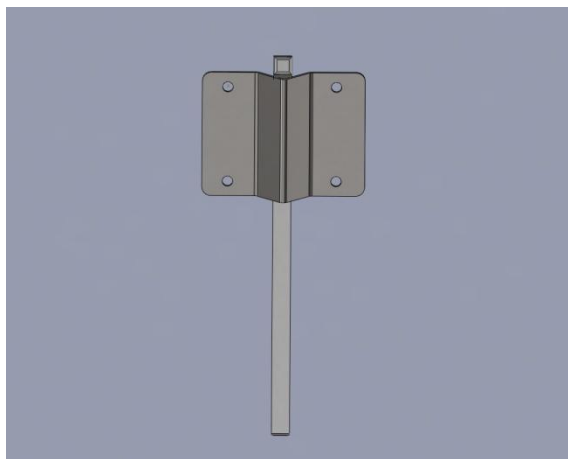

Stainless Steel Hose Pin

Example of SS Hose pin being used in JB02H to store 460mm Hose reel.

Stainless Steel Hose Pin