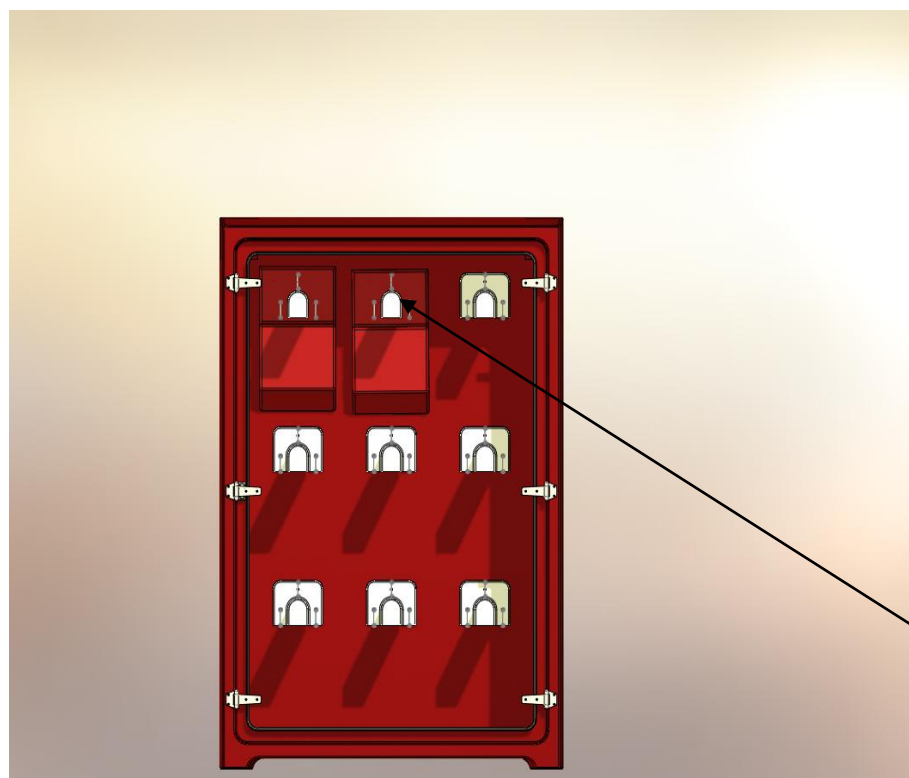

GRP Lifejacket Saddle

Example of GRP Lifejacket being used in JB17.600LJ to store Foam Lifejackets.

GRP Lifejacket saddle