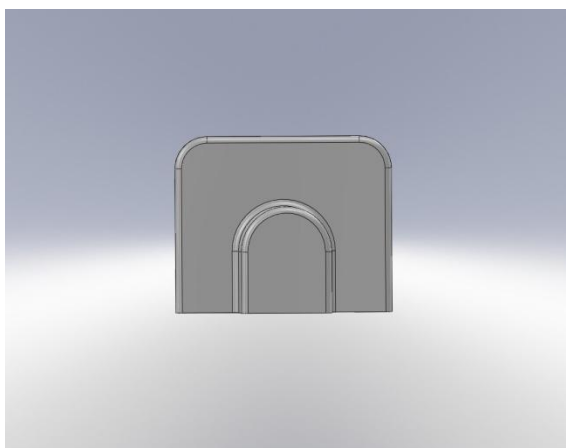

GRP Lifejacket Saddle

Example of GRP Lifejacket being used in JB17.600LJ to store Foam Lifejackets.

GRP Lifejacket saddle